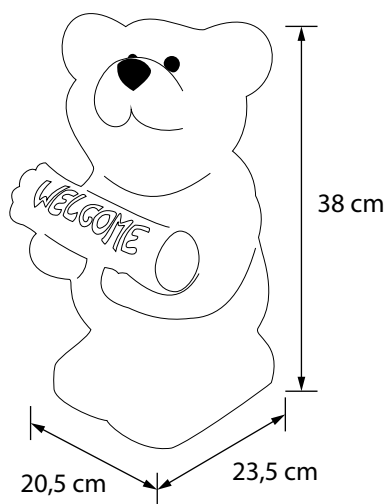

Nro 9477982

6 435200 233653