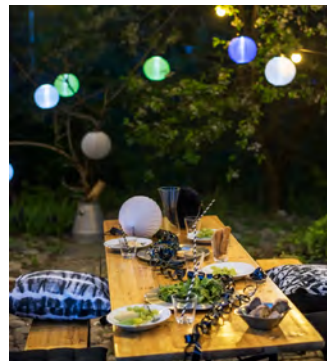

- Puutarhurit/
  Trädgårdsfigurer/
  Gardeners LED s. 20
- Agda s. 21
- Karhu/
  Björn/ Bear s. 22
- Panda s. 23
- Sammakko/
  Groda/ Frog s. 24
- Orava/
  Ekorre/ Squirrel s. 25
- Pöllö/
  Uggla/ Owl s. 26