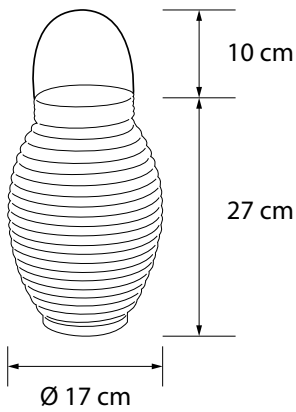

Nro 9477972

6 435200 233264