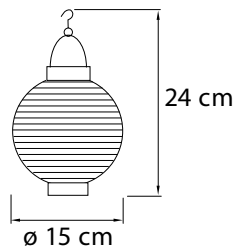

Nro 9476259

6 435200 206848